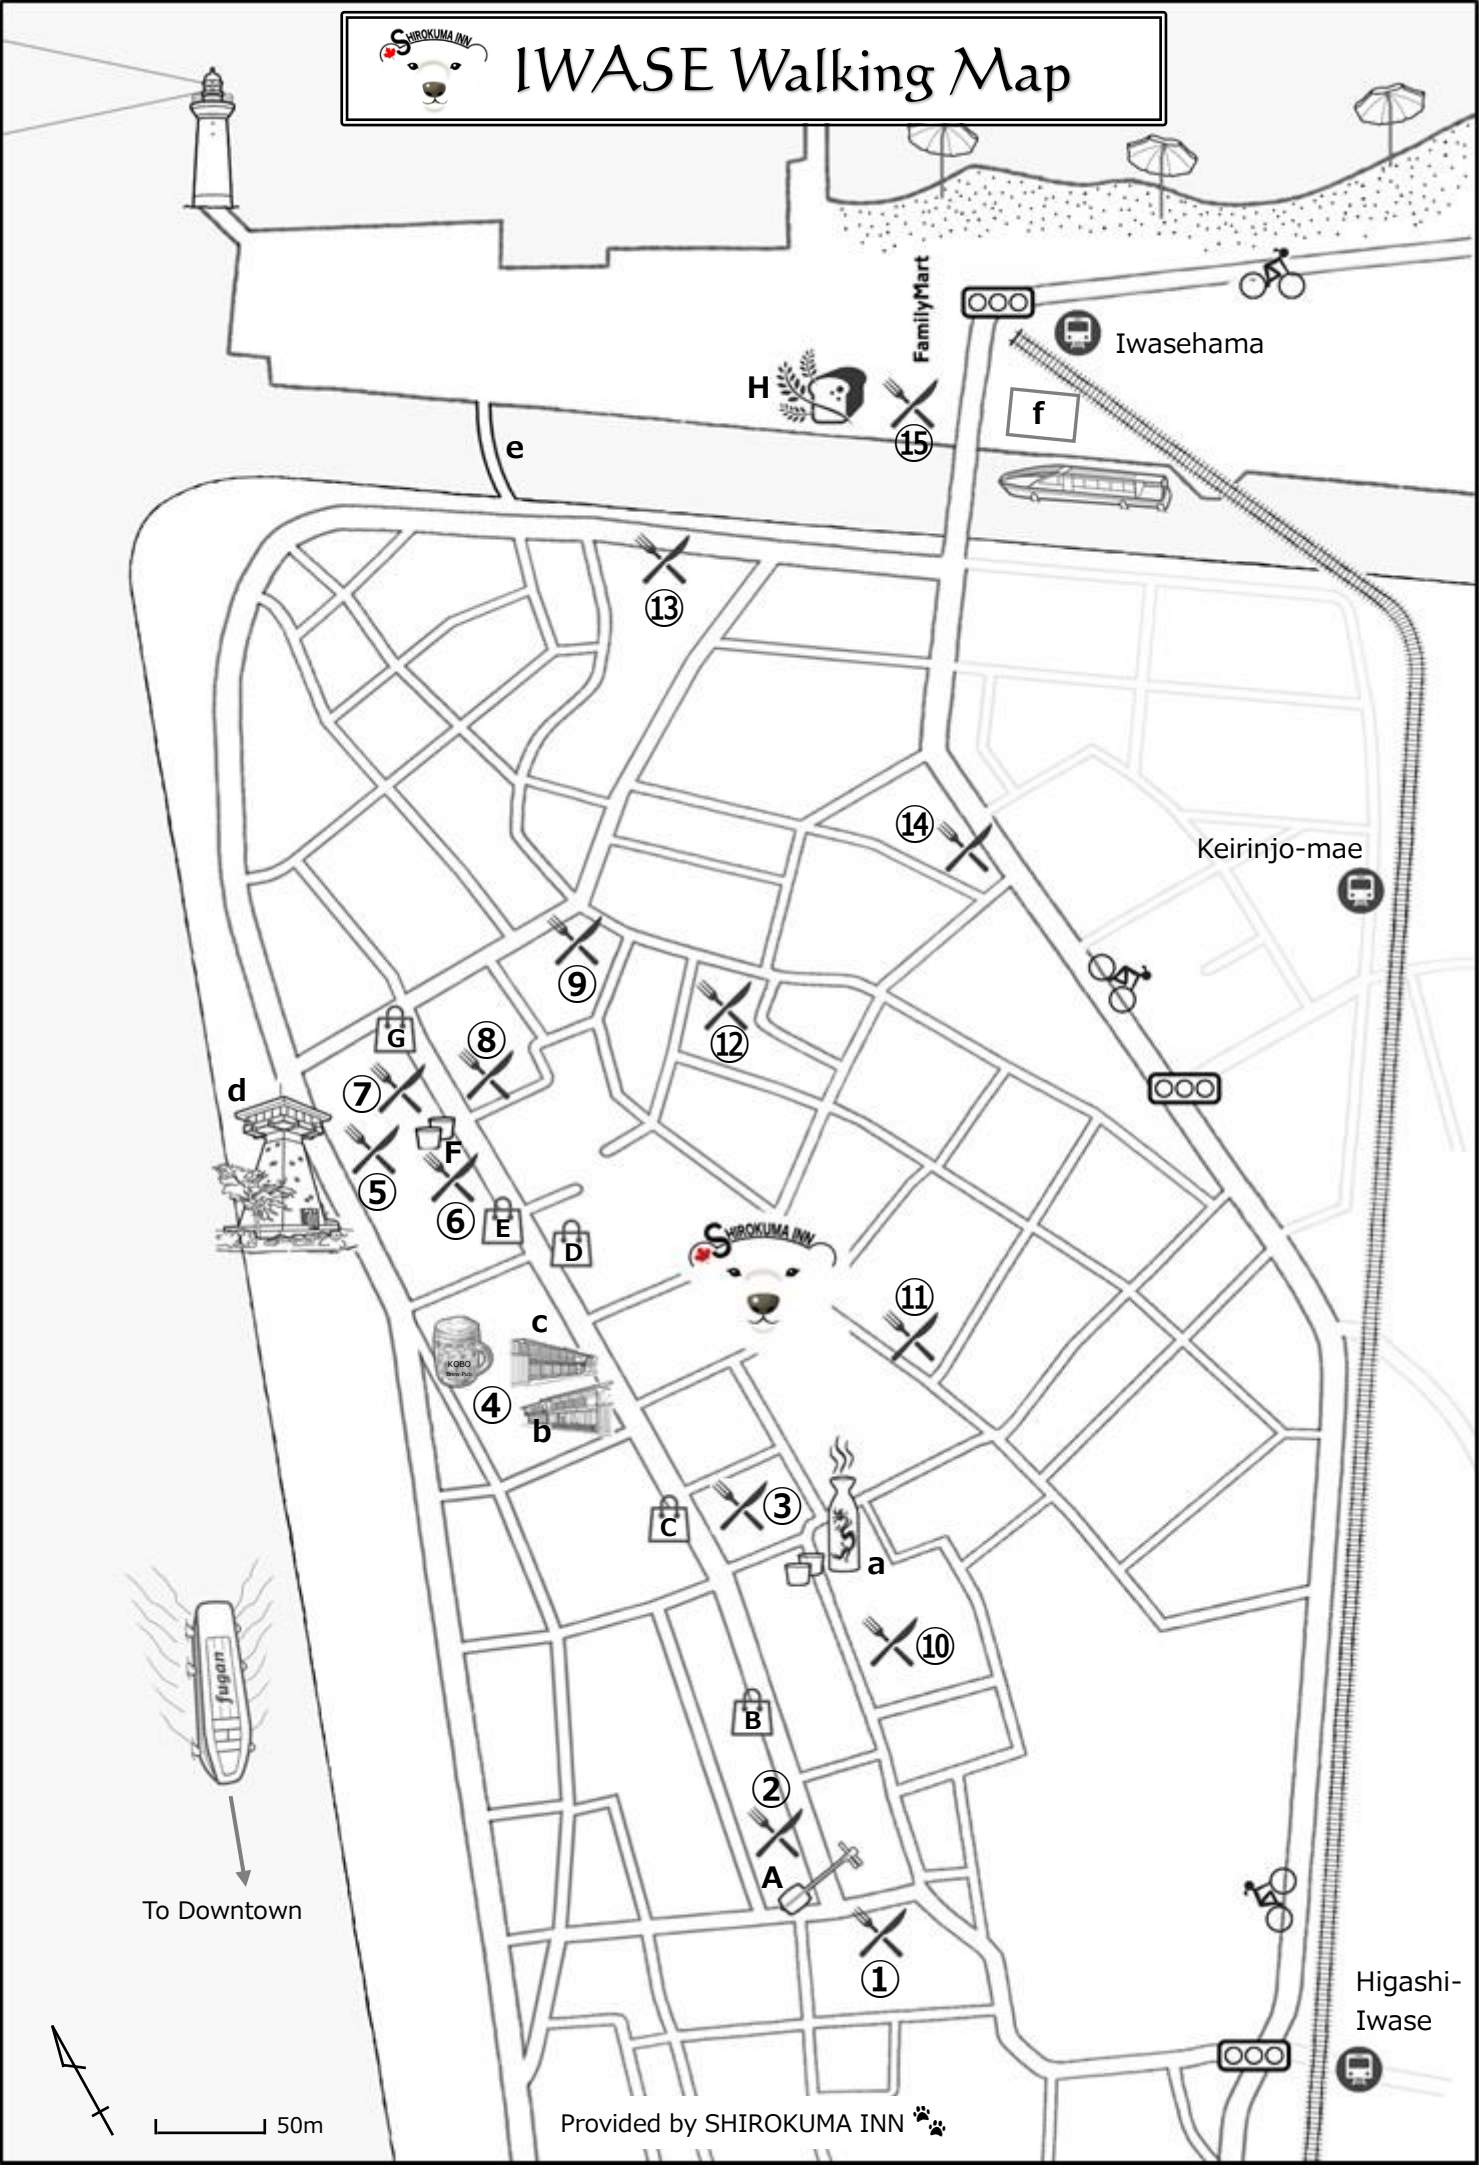

### IWASE Walking Map Guide

#### Attractions/Landmarks

- a MASUIZUMI SAKE Brewery
- b MORI-KE Museum
- c BABA-KE House
- d Observation Tower
- e TAIRYO (Big Haul) BASHI Foot Bridge
- f IWASE Canal KAIKAN Centre

🐾 Visit "[shirokumainn.jp](http://shirokumainn.jp)" for more details!

SHIROKUMA INN  IWASE Walking Map

To Downtown